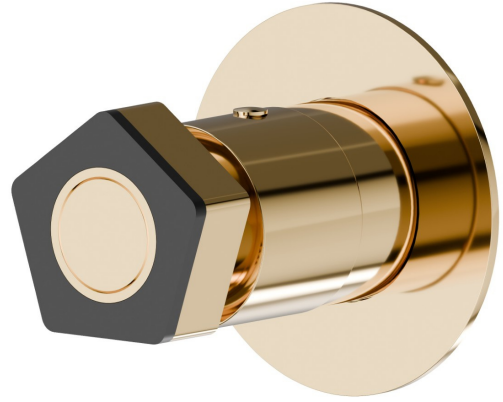

69806E.62.093

Stop valve. External part. Ø70 - finish PVD Glossy Gold - Matt Black

PVD Glossy Gold - Matt Black

FEATURES

Material	Brass
Installation	Wall concealed part
Control type	Single lever
Required for installation	<u>27891.00.000</u>
Required for installation	<u>27892.00.000</u>
Required for installation	<u>27893.00.000</u>
Required for installation	<u>27894.00.000</u>
Required for installation	<u>27895.00.000</u>

TECHNICAL DRAWING

69806E.62.093

Stop valve. External part. Ø70 - finish PVD Glossy Gold - Matt Black

AVAILABLE FINISHES

62.093

PVD Glossy Gold - Matt Black

05.093

finish Chrome - Matt Black