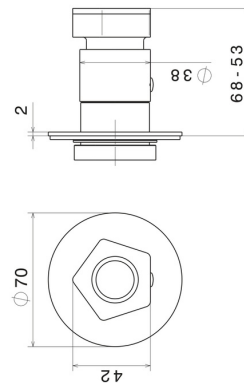

69806E.62.093

Stop valve. External part. Ø70 - finish PVD Glossy Gold - Matt Black

PVD Glossy Gold - Matt Black

FEATURES

Material	Brass
Installation	Wall concealed part
Control type	Single lever
Required for installation	<u>27891.00.000</u>
Required for installation	<u>27892.00.000</u>
Required for installation	<u>27893.00.000</u>
Required for installation	<u>27894.00.000</u>
Required for installation	<u>27895.00.000</u>

TECHNICAL DRAWING

69806E.62.093

Stop valve. External part. Ø70 - finish PVD Glossy Gold - Matt Black

AVAILABLE FINISHES

62.093

PVD Glossy Gold - Matt Black

05.093

finish Chrome - Matt Black