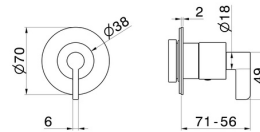

TECHNICAL DRAWING

AR Preview
try it in your home

More Details
on our [website](#)