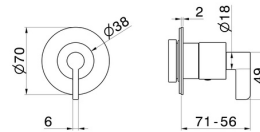

73419E.21.018

Stop valve. External part. Ø70 - finish Chrome

FEATURES

| | |
|---------------------------|----------------------------|
| Material | Brass |
| Installation | Wall concealed part |
| Outlets | 1 Way Out |
| Required for installation | <u>27891.00.000</u> |
| Required for installation | <u>27892.00.000</u> |
| Required for installation | <u>27893.00.000</u> |
| Required for installation | <u>27894.00.000</u> |
| Required for installation | <u>27895.00.000</u> |

TECHNICAL DRAWING

73419E.21.018

Stop valve. External part. Ø70 - finish Chrome

AVAILABLE FINISHES

21.018

Chrome

01.093

finish Matt Black