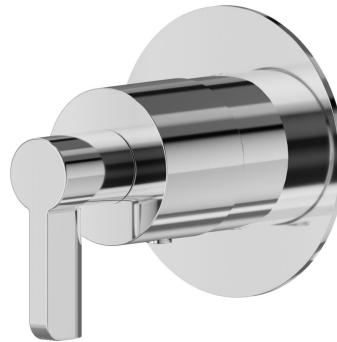

73419E.21.018

Stop valve. External part. Ø70 - finish Chrome

FEATURES

| | |
|---------------------------|----------------------------|
| Material | Brass |
| Installation | Wall concealed part |
| Outlets | 1 Way Out |
| Required for installation | <u>27891.00.000</u> |
| Required for installation | <u>27892.00.000</u> |
| Required for installation | <u>27893.00.000</u> |
| Required for installation | <u>27894.00.000</u> |
| Required for installation | <u>27895.00.000</u> |

TECHNICAL DRAWING

73419E.21.018

Stop valve. External part. Ø70 - finish Chrome

AVAILABLE FINISHES

21.018

Chrome

01.093

finish Matt Black

61.020

finish PVD Glossy Gold