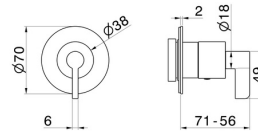

73419E.47.083

Stop valve. External part. Ø70 - finish Groove Bronze

Groove Bronze

FEATURES

Material	Brass
Installation	Wall concealed part
Outlets	1 Way Out
Required for installation	<u>27891.00.000</u>
Required for installation	<u>27892.00.000</u>
Required for installation	<u>27893.00.000</u>
Required for installation	<u>27894.00.000</u>
Required for installation	<u>27895.00.000</u>

TECHNICAL DRAWING

AR Preview
try it in your home

More Details
on our [website](#)

73419E.47.083

Stop valve. External part. Ø70 - finish Groove Bronze

AVAILABLE FINISHES

47.083

Groove Bronze