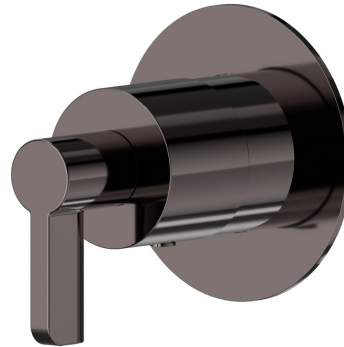

73419E.58.063

Stop valve. External part. Ø70 - finish PVD Gun Metal

PVD Gun Metal

FEATURES

Material	Brass
Installation	Wall concealed part
Outlets	1 Way Out
Required for installation	<u>27891.00.000</u>
Required for installation	<u>27892.00.000</u>
Required for installation	<u>27893.00.000</u>
Required for installation	<u>27894.00.000</u>
Required for installation	<u>27895.00.000</u>

TECHNICAL DRAWING

AR Preview
try it in your home

More Details
on our [website](#)

73419E.58.063

Stop valve. External part. Ø70 - finish PVD Gun Metal

AVAILABLE FINISHES

58.063

PVD Gun Metal