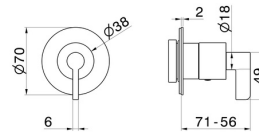

73419E.58.063

Stop valve. External part. Ø70 - finish PVD Gun Metal

PVD Gun Metal

FEATURES

Material	Brass
Installation	Wall concealed part
Outlets	1 Way Out
Required for installation	<u>27891.00.000</u>
Required for installation	<u>27892.00.000</u>
Required for installation	<u>27893.00.000</u>
Required for installation	<u>27894.00.000</u>
Required for installation	<u>27895.00.000</u>

TECHNICAL DRAWING

AR Preview
try it in your home

More Details
on our [website](#)

73419E.58.063

Stop valve. External part. Ø70 - finish PVD Gun Metal

AVAILABLE FINISHES

58.063

PVD Gun Metal