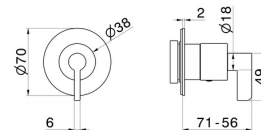

73419E.59.098

Stop valve. External part. Ø70 - finish PVD Brushed Pale Gold

FEATURES

Material	Brass
Installation	Wall concealed part
Outlets	1 Way Out
Required for installation	<u>27891.00.000</u>
Required for installation	<u>27892.00.000</u>
Required for installation	<u>27893.00.000</u>
Required for installation	<u>27894.00.000</u>
Required for installation	<u>27895.00.000</u>

TECHNICAL DRAWING

 **AR Preview**
try it in your home

More Details
on our [website](#)

73419E.59.098

Stop valve. External part. Ø70 - finish PVD Brushed Pale Gold

AVAILABLE FINISHES

59.098

PVD Brushed Pale Gold