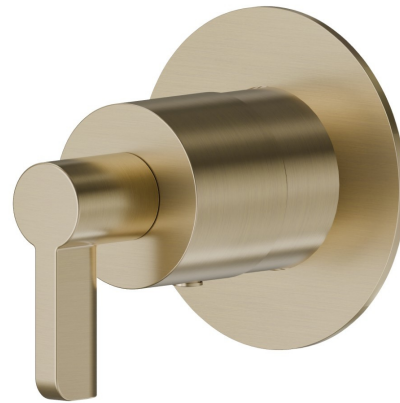

73419E.59.098

Stop valve. External part. Ø70 - finish PVD Brushed Pale Gold

FEATURES

Material	Brass
Installation	Wall concealed part
Outlets	1 Way Out
Required for installation	<u>27891.00.000</u>
Required for installation	<u>27892.00.000</u>
Required for installation	<u>27893.00.000</u>
Required for installation	<u>27894.00.000</u>
Required for installation	<u>27895.00.000</u>

TECHNICAL DRAWING

 **AR Preview**
try it in your home

More Details
on our [website](#)

73419E.59.098

Stop valve. External part. Ø70 - finish PVD Brushed Pale Gold

AVAILABLE FINISHES

59.098

PVD Brushed Pale Gold

01.093

finish Matt Black

21.018

finish Chrome

47.083

finish Groove Bronze

58.061

finish PVD Copper Bronze

58.063

finish PVD Gun Metal

61.020

finish PVD Glossy Gold

AR Preview
try it in your home

More Details
on our [website](#)