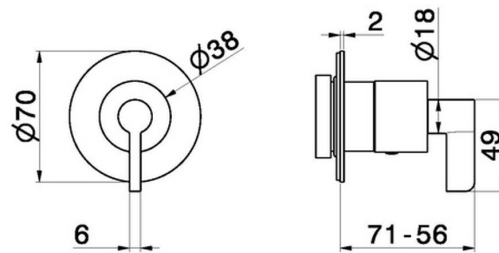

73426E.01.093

Stop valve. External part. Ø70. LUXURY - finish Matt Black

FEATURES

Material	Brass
Installation	Wall concealed part
Outlets	1 Way Out
Required for installation	<u>27892.00.000</u>
Required for installation	<u>27893.00.000</u>
Required for installation	<u>27894.00.000</u>
Required for installation	<u>27895.00.000</u>

TECHNICAL DRAWING

 **AR Preview**
try it in your home

More Details
on our [website](#)

73426E.01.093

Stop valve. External part. Ø70. LUXURY - finish Matt Black

AVAILABLE FINISHES

01.093

Matt Black