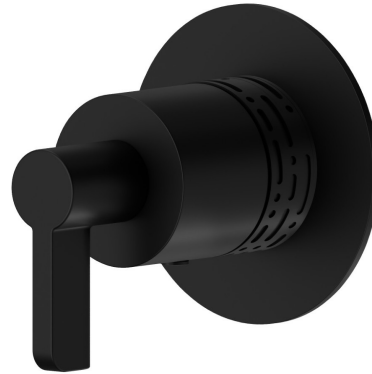

73426E.01.093

Stop valve. External part. Ø70. LUXURY - finish Matt Black

FEATURES

Material	Brass
Installation	Wall concealed part
Outlets	1 Way Out
Required for installation	<u>27892.00.000</u>
Required for installation	<u>27893.00.000</u>
Required for installation	<u>27894.00.000</u>
Required for installation	<u>27895.00.000</u>

TECHNICAL DRAWING

 **AR Preview**
try it in your home

More Details
on our [website](#)

73426E.01.093

Stop valve. External part. Ø70. LUXURY - finish Matt Black

AVAILABLE FINISHES

01.093

Matt Black