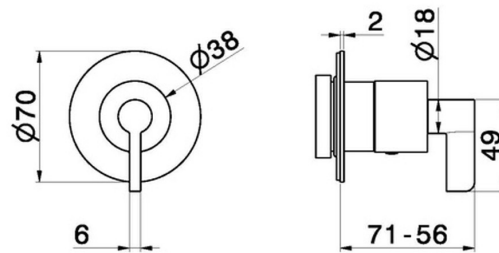

73426E.21.018

Stop valve. External part. Ø70. LUXURY - finish Chrome

Chrome

FEATURES

Material	Brass
Installation	Wall concealed part
Outlets	1 Way Out
Required for installation	<u>27892.00.000</u>
Required for installation	<u>27893.00.000</u>
Required for installation	<u>27894.00.000</u>
Required for installation	<u>27895.00.000</u>

TECHNICAL DRAWING

73426E.21.018

Stop valve. External part. Ø70. LUXURY - finish Chrome

AVAILABLE FINISHES

21.018

Chrome

01.093

finish Matt Black