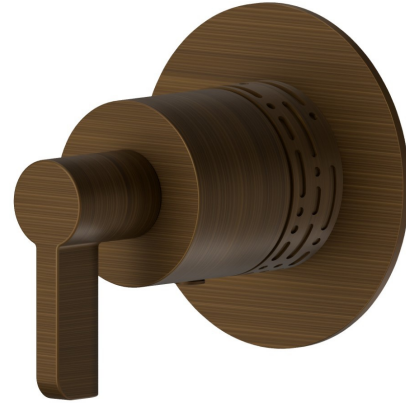

73426E.47.083

Stop valve. External part. Ø70. LUXURY - finish Groove Bronze

Groove Bronze

FEATURES

Material	Brass
Installation	Wall concealed part
Outlets	1 Way Out
Required for installation	<u>27892.00.000</u>
Required for installation	<u>27893.00.000</u>
Required for installation	<u>27894.00.000</u>
Required for installation	<u>27895.00.000</u>

TECHNICAL DRAWING

73426E.47.083

Stop valve. External part. Ø70. LUXURY - finish Groove Bronze

AVAILABLE FINISHES

47.083

Groove Bronze

01.093

finish Matt Black

21.018

finish Chrome

58.061

finish PVD Copper Bronze

58.063

finish PVD Gun Metal

59.098

finish PVD Brushed Pale Gold

61.020

finish PVD Glossy Gold