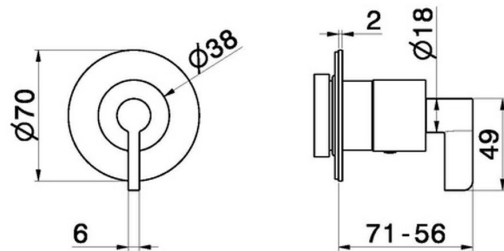

73426E.47.083

Stop valve. External part. Ø70. LUXURY - finish Groove Bronze

Groove Bronze

FEATURES

Material	Brass
Installation	Wall concealed part
Outlets	1 Way Out
Required for installation	<u>27892.00.000</u>
Required for installation	<u>27893.00.000</u>
Required for installation	<u>27894.00.000</u>
Required for installation	<u>27895.00.000</u>

TECHNICAL DRAWING

73426E.47.083

Stop valve. External part. Ø70. LUXURY - finish Groove Bronze

AVAILABLE FINISHES

47.083

Groove Bronze

01.093

finish Matt Black