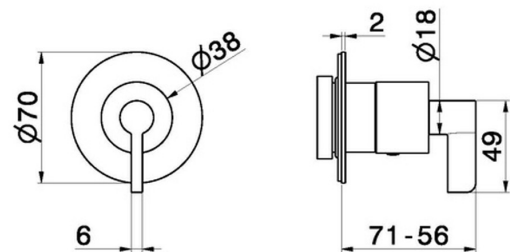

73426E.58.061

Stop valve. External part. Ø70. LUXURY - finish PVD Copper Bronze

FEATURES

Material	Brass
Installation	Wall concealed part
Outlets	1 Way Out
Required for installation	<u>27892.00.000</u>
Required for installation	<u>27893.00.000</u>
Required for installation	<u>27894.00.000</u>
Required for installation	<u>27895.00.000</u>

TECHNICAL DRAWING

73426E.58.061

Stop valve. External part. Ø70. LUXURY - finish PVD Copper Bronze

AVAILABLE FINISHES

58.061

PVD Copper Bronze

01.093

finish Matt Black