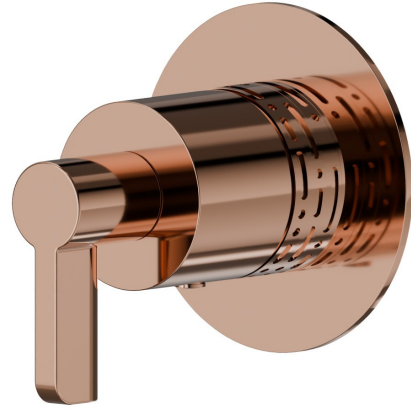

73426E.58.061

Stop valve. External part. Ø70. LUXURY - finish PVD Copper Bronze

FEATURES

Material	Brass
Installation	Wall concealed part
Outlets	1 Way Out
Required for installation	<u>27892.00.000</u>
Required for installation	<u>27893.00.000</u>
Required for installation	<u>27894.00.000</u>
Required for installation	<u>27895.00.000</u>

TECHNICAL DRAWING

73426E.58.061

Stop valve. External part. Ø70. LUXURY - finish PVD Copper Bronze

AVAILABLE FINISHES

58.061

PVD Copper Bronze

01.093

finish Matt Black

21.018

finish Chrome

47.083

finish Groove Bronze

58.063

finish PVD Gun Metal

59.098

finish PVD Brushed Pale Gold

61.020

finish PVD Glossy Gold