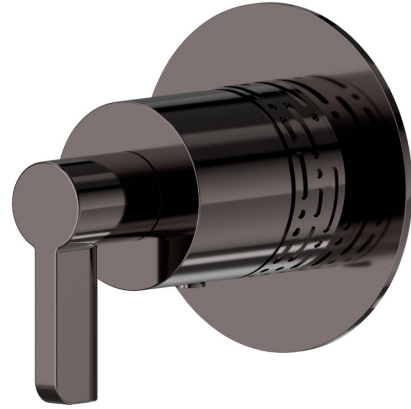

73426E.58.063

Stop valve. External part. Ø70. LUXURY - finish PVD Gun Metal

FEATURES

Material	Brass
Installation	Wall concealed part
Outlets	1 Way Out
Required for installation	<u>27892.00.000</u>
Required for installation	<u>27893.00.000</u>
Required for installation	<u>27894.00.000</u>
Required for installation	<u>27895.00.000</u>

TECHNICAL DRAWING

73426E.58.063

Stop valve. External part. Ø70. LUXURY - finish PVD Gun Metal

AVAILABLE FINISHES

58.063

PVD Gun Metal

01.093

finish Matt Black

21.018

finish Chrome

47.083

finish Groove Bronze

58.061

finish PVD Copper Bronze

59.098

finish PVD Brushed Pale Gold

61.020

finish PVD Glossy Gold