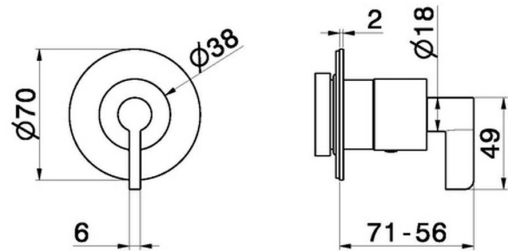

73426E.58.063

Stop valve. External part. Ø70. LUXURY - finish PVD Gun Metal

FEATURES

Material	Brass
Installation	Wall concealed part
Outlets	1 Way Out
Required for installation	<u>27892.00.000</u>
Required for installation	<u>27893.00.000</u>
Required for installation	<u>27894.00.000</u>
Required for installation	<u>27895.00.000</u>

TECHNICAL DRAWING

73426E.58.063

Stop valve. External part. Ø70. LUXURY - finish PVD Gun Metal

AVAILABLE FINISHES

58.063

PVD Gun Metal

01.093

finish Matt Black