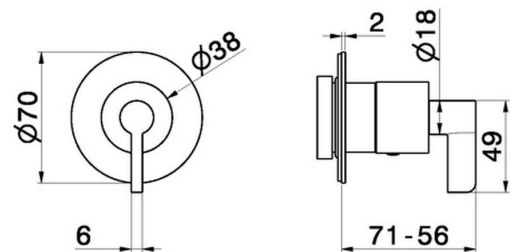

## 73426E.59.098

Stop valve. External part. Ø70. LUXURY - finish PVD Brushed Pale Gold

PVD Brushed Pale Gold

### TECHNICAL DRAWING

**73426E.59.098**

Stop valve. External part. Ø70. LUXURY - finish PVD Brushed Pale Gold