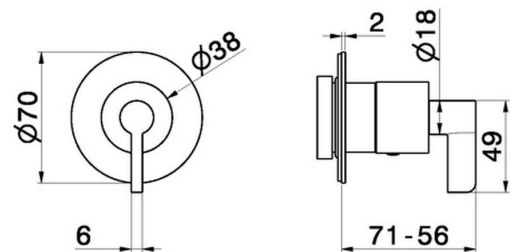

73426E.61.020

Stop valve. External part. Ø70. LUXURY - finish PVD Glossy Gold

PVD Glossy Gold

FEATURES

Material	Brass
Installation	Wall concealed part
Outlets	1 Way Out
Required for installation	<u>27892.00.000</u>
Required for installation	<u>27893.00.000</u>
Required for installation	<u>27894.00.000</u>
Required for installation	<u>27895.00.000</u>

TECHNICAL DRAWING

73426E.61.020

Stop valve. External part. Ø70. LUXURY - finish PVD Glossy Gold

AVAILABLE FINISHES

61.020

PVD Glossy Gold

01.093

finish Matt Black