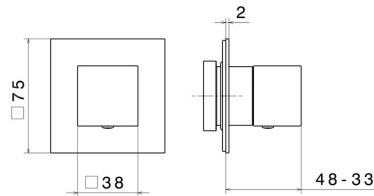

67646E.01.093

Stop valve. External part. Ø75 - finish Matt Black

FEATURES

Material	Brass
Installation	Wall concealed part
Control type	Single lever
Outlets	1 Way Out

Required for installation	<u>27891.00.000</u>
Required for installation	<u>27892.00.000</u>
Required for installation	<u>27893.00.000</u>
Required for installation	<u>27894.00.000</u>
Required for installation	<u>27895.00.000</u>

TECHNICAL DRAWING

67646E.01.093

Stop valve. External part. Ø75 - finish Matt Black

AVAILABLE FINISHES

01.093

Matt Black

21.018

finish Chrome