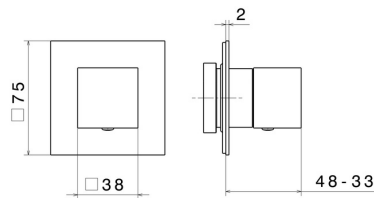

67646E.21.018

Stop valve. External part. Ø75 - finish Chrome

FEATURES

Material	Brass
Installation	Wall concealed part
Control type	Single lever
Outlets	1 Way Out

Required for installation	<u>27891.00.000</u>
Required for installation	<u>27892.00.000</u>
Required for installation	<u>27893.00.000</u>
Required for installation	<u>27894.00.000</u>
Required for installation	<u>27895.00.000</u>

TECHNICAL DRAWING

67646E.21.018

Stop valve. External part. Ø75 - finish Chrome

AVAILABLE FINISHES

21.018

Chrome

01.093

finish Matt Black