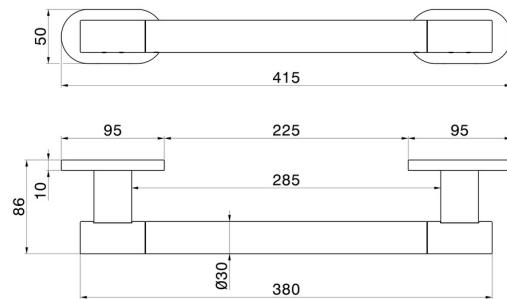

ROUND ACCESSORIES

67247.01.014

Support handle for shower - finish Matt White

FEATURES

Installation

Wall mounted

TECHNICAL DRAWING

ROUND ACCESSORIES