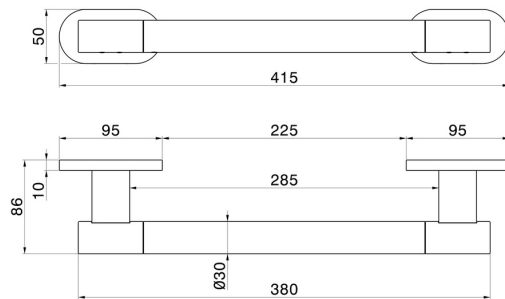

ROUND ACCESSORIES

67247.01.093

Support handle for shower - finish Matt Black

FEATURES

Installation

Wall mounted

TECHNICAL DRAWING

ROUND ACCESSORIES