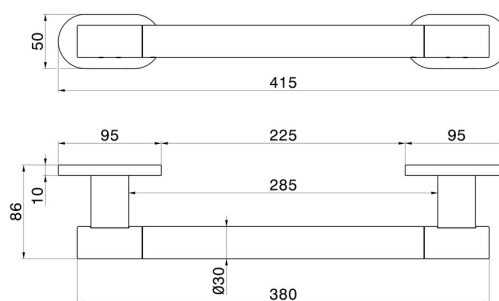

ROUND ACCESSORIES

67247.21.018

Support handle for shower - finish Chrome

Chrome

FEATURES

Installation

Wall mounted

TECHNICAL DRAWING

ROUND ACCESSORIES

67247.21.018

Support handle for shower - finish Chrome

AVAILABLE FINISHES

21.018

Chrome

01.014

finish Matt White