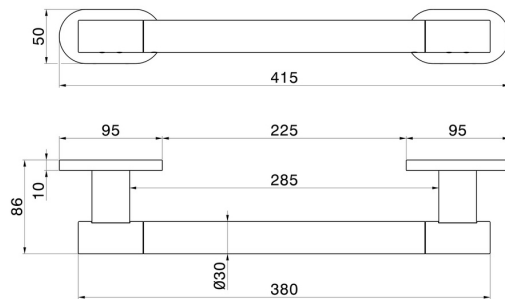

ROUND ACCESSORIES

67247.47.083

Support handle for shower - finish Groove Bronze

Groove Bronze

FEATURES

Installation

Wall mounted

TECHNICAL DRAWING

ROUND ACCESSORIES

67247.47.083

Support handle for shower - finish Groove Bronze

AVAILABLE FINISHES

47.083

Groove Bronze

01.014

finish Matt White