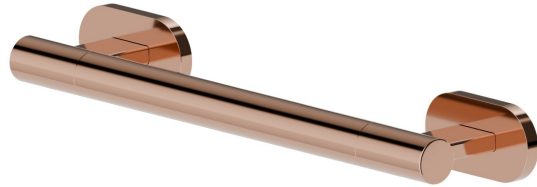

# ROUND ACCESSORIES

67247.58.061

Support handle for shower - finish PVD Copper Bronze

PVD Copper Bronze

## FEATURES

---

Installation

**Wall mounted**

## ROUND ACCESSORIES

**67247.58.061**

Support handle for shower - finish PVD Copper Bronze