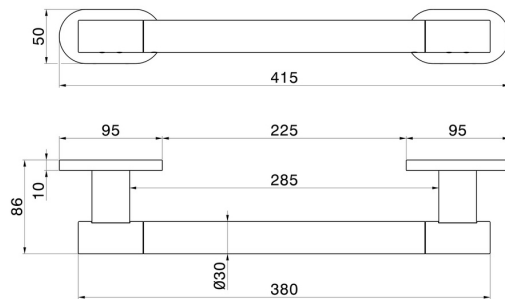

# ROUND ACCESSORIES

67247.58.061

Support handle for shower - finish PVD Copper Bronze

PVD Copper Bronze

## TECHNICAL DRAWING

---