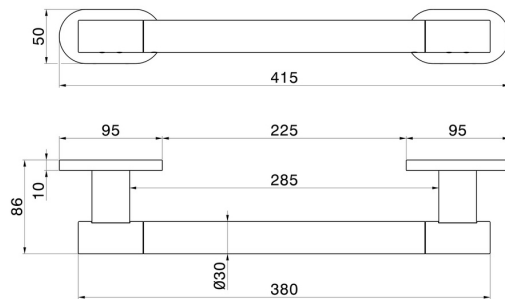

ROUND ACCESSORIES

67247.58.063

Support handle for shower - finish PVD Gun Metal

PVD Gun Metal

FEATURES

Installation

Wall mounted

TECHNICAL DRAWING

ROUND ACCESSORIES

67247.58.063

Support handle for shower - finish PVD Gun Metal

AVAILABLE FINISHES

58.063

PVD Gun Metal

01.014

finish Matt White