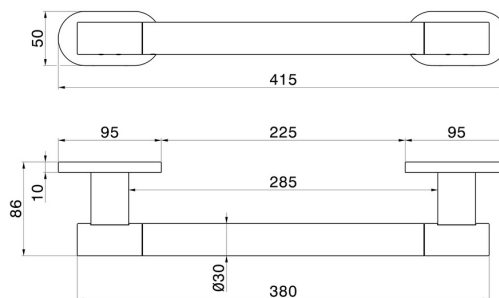

ROUND ACCESSORIES

67247.59.097

Support handle for shower - finish PVD Brushed Gold

PVD Brushed Gold

FEATURES

Installation

Wall mounted

TECHNICAL DRAWING

ROUND ACCESSORIES

67247.59.097

Support handle for shower - finish PVD Brushed Gold

AVAILABLE FINISHES

59.097

PVD Brushed Gold

01.014

finish Matt White