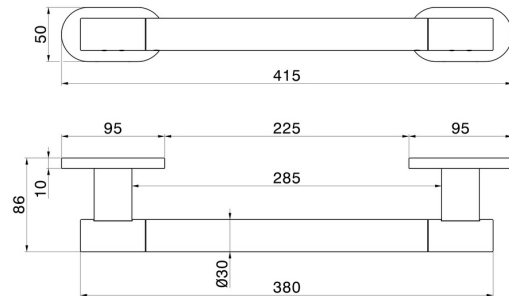

ROUND ACCESSORIES

67247.59.098

Support handle for shower - finish PVD Brushed Pale Gold

PVD Brushed Pale Gold

FEATURES

Installation

Wall mounted

TECHNICAL DRAWING

ROUND ACCESSORIES

67247.59.098

Support handle for shower - finish PVD Brushed Pale Gold

AVAILABLE FINISHES

59.098

PVD Brushed Pale Gold

01.014

finish Matt White