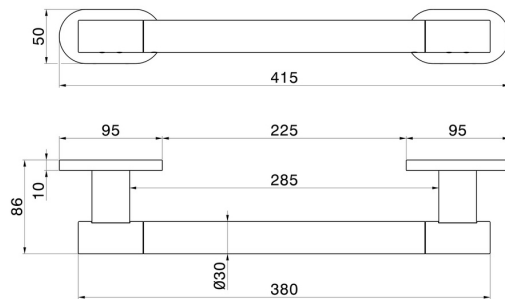

ROUND ACCESSORIES

67247.61.020

Support handle for shower - finish PVD Glossy Gold

PVD Glossy Gold

FEATURES

Installation

Wall mounted

TECHNICAL DRAWING

ROUND ACCESSORIES

67247.61.020

Support handle for shower - finish PVD Glossy Gold

AVAILABLE FINISHES

61.020

PVD Glossy Gold

01.014

finish Matt White