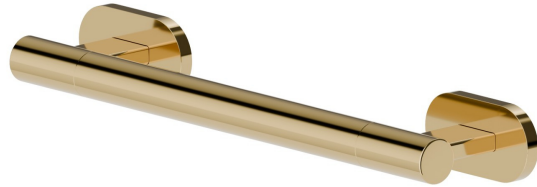

ROUND ACCESSORIES

67247.61.020

Support handle for shower - finish PVD Glossy Gold

PVD Glossy Gold

FEATURES

Installation

Wall mounted

TECHNICAL DRAWING

ROUND ACCESSORIES

67247.61.020

Support handle for shower - finish PVD Glossy Gold

AVAILABLE FINISHES

61.020

PVD Glossy Gold

01.014

finish Matt White

01.093

finish Matt Black

21.018

finish Chrome

47.083

finish Groove Bronze

58.061

finish PVD Copper Bronze

59.097

finish PVD Brushed Gold

59.098

finish PVD Brushed Pale Gold

 **M0.070**
finish Titanium Satin

 **M0.071**
finish Gold Satin

 **M0.072**
finish Copper Satin

 **M0.075**
finish Copper Glossy