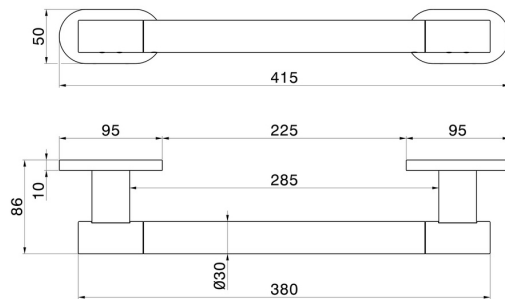

ROUND ACCESSORIES

67247.M0.070

Support handle for shower - finish Titanium Satin

Titanium Satin

FEATURES

Installation

Wall mounted

TECHNICAL DRAWING