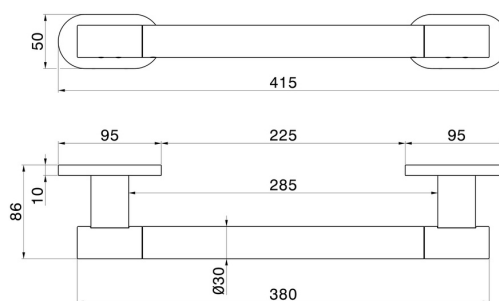

ROUND ACCESSORIES

67247.M0.075

Support handle for shower - finish Copper Glossy

FEATURES

Installation

Wall mounted

TECHNICAL DRAWING

ROUND ACCESSORIES

67247.M0.075

Support handle for shower - finish Copper Glossy

AVAILABLE FINISHES

M0.075

Copper Glossy

01.014

finish Matt White

01.093