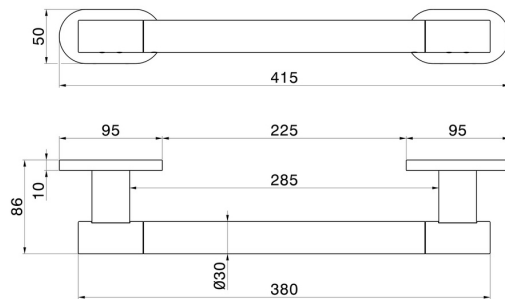

ROUND ACCESSORIES

67247.M0.077

Support handle for shower - finish Carbon Satin

Carbon Satin

FEATURES

Installation

Wall mounted

TECHNICAL DRAWING