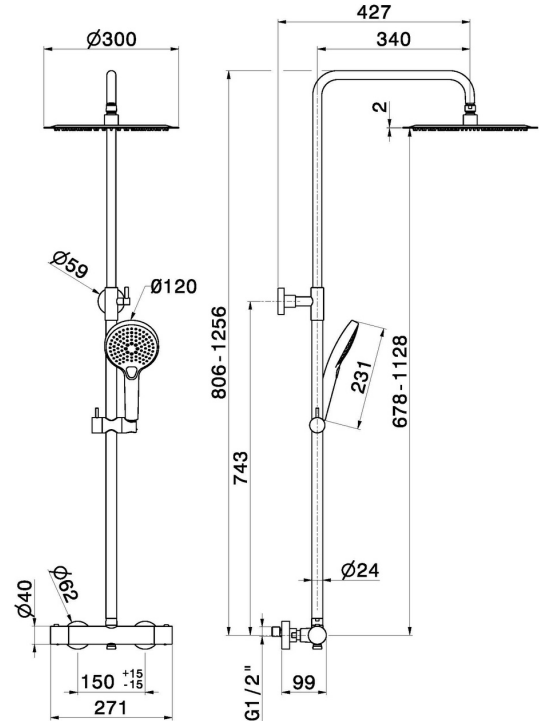

61180.01.093

Telescopic shower column with exposed thermostatic mixer complete of diverter, stainless steel head shower and ABS 3-jet hand shower set - finish Matt Black

Matt Black

FEATURES

Material	Brass
Technology	Save Water
Control type	Single lever
Diverter type	Mechanic diverter
Water mixing	Thermostatic
Spray modes / Jets	3-jet

TECHNICAL DRAWING

61180.01.093

Telescopic shower column with exposed thermostatic mixer complete of diverter, stainless steel head shower and ABS 3-jet hand shower set - finish Matt Black

AVAILABLE FINISHES