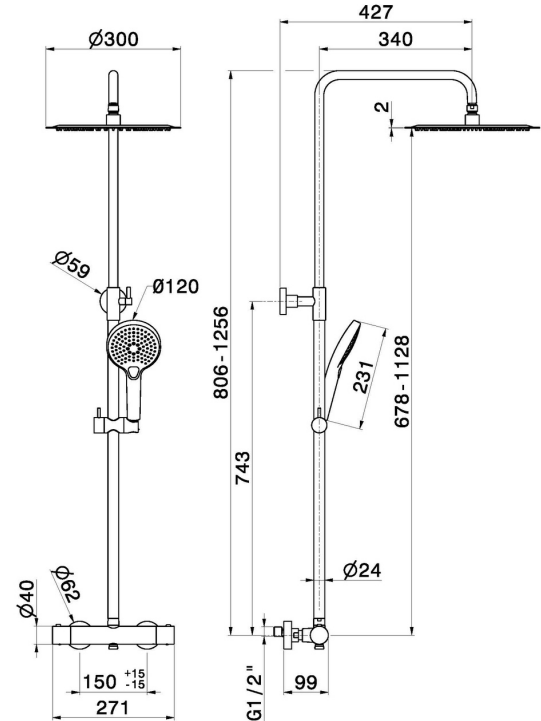

61180.21.018

Telescopic shower column with exposed thermostatic mixer complete of diverter, stainless steel head shower and ABS 3-jet hand shower set - finish Chrome

Chrome

FEATURES

Material	Brass
Technology	Save Water
Control type	Single lever
Diverter type	Mechanic diverter
Water mixing	Thermostatic
Spray modes / Jets	3-jet

TECHNICAL DRAWING

61180.21.018

Telescopic shower column with exposed thermostatic mixer complete of diverter, stainless steel head shower and ABS 3-jet hand shower set - finish Chrome

AVAILABLE FINISHES

21.018