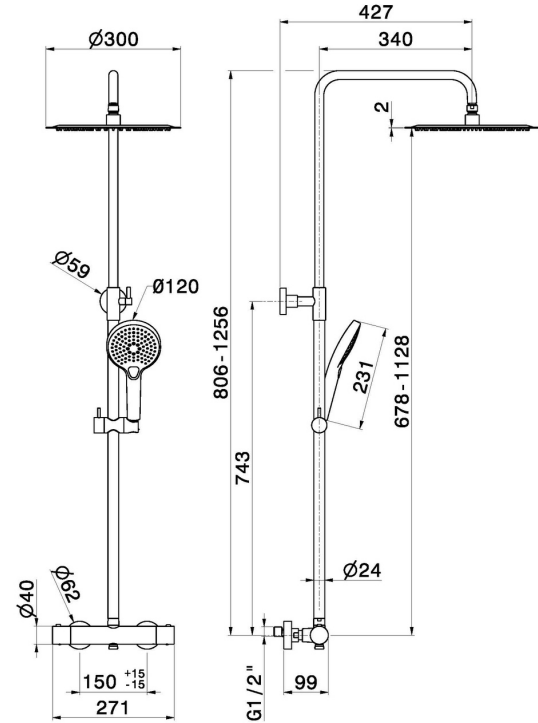

61180.59.064

Telescopic shower column with exposed thermostatic mixer complete of diverter, stainless steel head shower and ABS 3-jet hand shower set - finish PVD Brushed Gun Metal

PVD Brushed Gun Metal

FEATURES

Material	Brass
Technology	Save Water
Control type	Single lever
Diverter type	Mechanic diverter
Water mixing	Thermostatic
Spray modes / Jets	3-jet

TECHNICAL DRAWING

61180.59.064

Telescopic shower column with exposed thermostatic mixer complete of diverter, stainless steel head shower and ABS 3-jet hand shower set - finish PVD Brushed Gun Metal