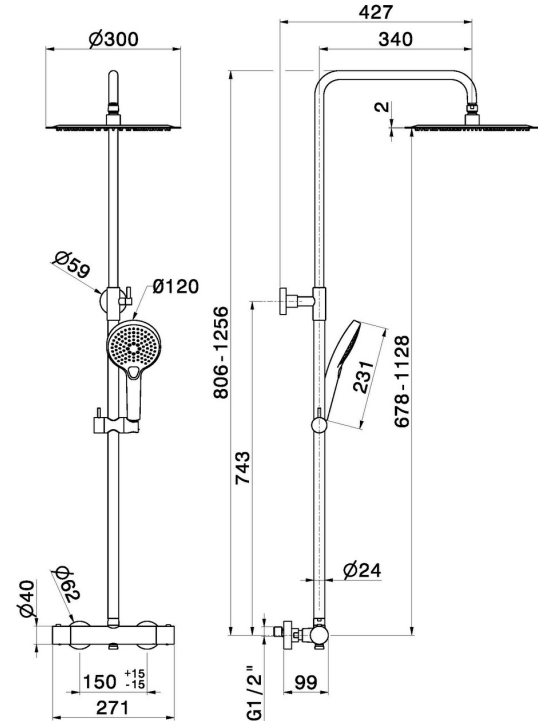

**61180.59.067**

Telescopic shower column with exposed thermostatic mixer complete of diverter, stainless steel head shower and ABS 3-jet hand shower set - finish PVD Brushed Copper Bronze

PVD Brushed Copper Bronze

**FEATURES**

Material	<b>Brass</b>
Technology	<b>Save Water</b>
Control type	<b>Single lever</b>
Diverter type	<b>Mechanic diverter</b>
Water mixing	<b>Thermostatic</b>
Spray modes / Jets	<b>3-jet</b>

**TECHNICAL DRAWING**

**61180.59.067**

Telescopic shower column with exposed thermostatic mixer complete of diverter, stainless steel head shower and ABS 3-jet hand shower set - finish PVD Brushed Copper Bronze