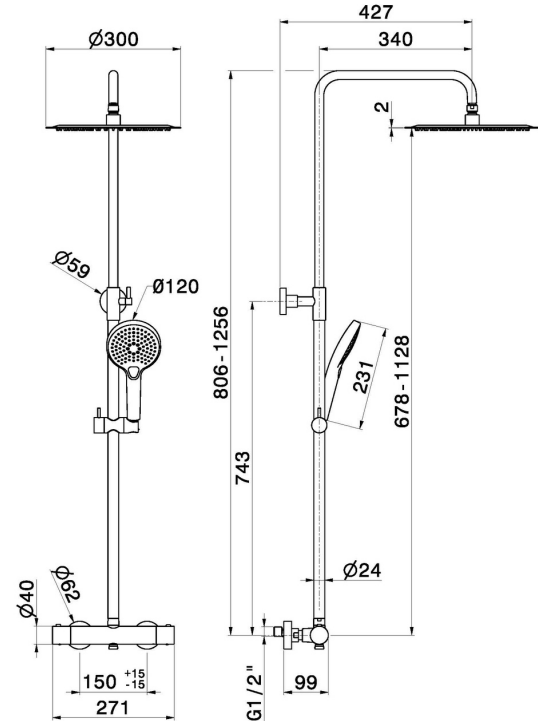

**61180.59.097**

Telescopic shower column with exposed thermostatic mixer complete of diverter, stainless steel head shower and ABS 3-jet hand shower set - finish PVD Brushed Gold

**FEATURES**

Material	<b>Brass</b>
Technology	<b>Save Water</b>
Control type	<b>Single lever</b>
Diverter type	<b>Mechanic diverter</b>
Water mixing	<b>Thermostatic</b>
Spray modes / Jets	<b>3-jet</b>

**TECHNICAL DRAWING**

**61180.59.097**

Telescopic shower column with exposed thermostatic mixer complete of diverter, stainless steel head shower and ABS 3-jet hand shower set - finish PVD Brushed Gold