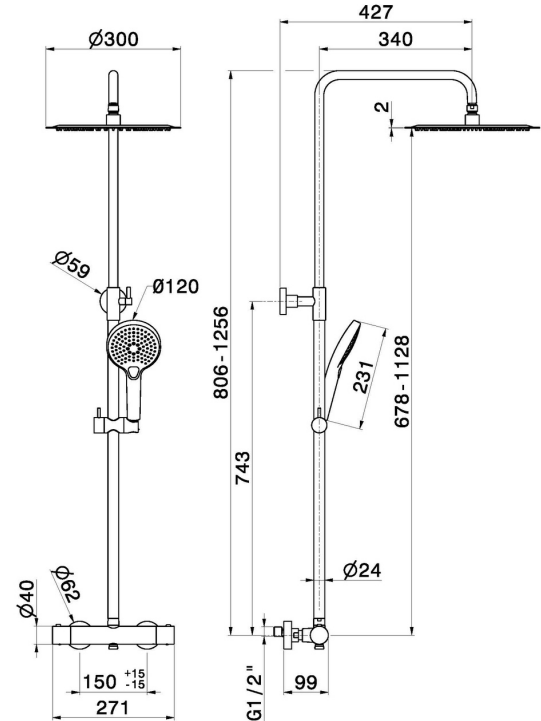

61180.59.098

Telescopic shower column with exposed thermostatic mixer complete of diverter, stainless steel head shower and ABS 3-jet hand shower set - finish PVD Brushed Pale Gold

PVD Brushed Pale Gold

FEATURES

Material	Brass
Technology	Save Water
Control type	Single lever
Diverter type	Mechanic diverter
Water mixing	Thermostatic
Spray modes / Jets	3-jet

TECHNICAL DRAWING

61180.59.098

Telescopic shower column with exposed thermostatic mixer complete of diverter, stainless steel head shower and ABS 3-jet hand shower set - finish PVD Brushed Pale Gold