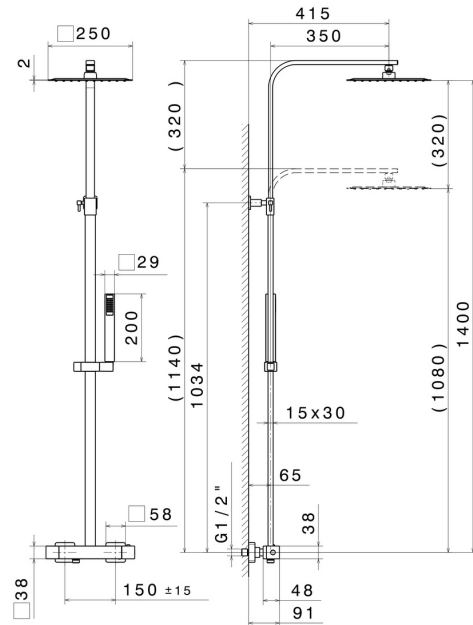

61158.01.093

Telescopic shower column with exposed thermostatic mixer complete of diverter, stainless steel head shower and ABS single-jet hand shower set. SQUARE - finish Matt Black

FEATURES

- | | |
|---------------|--------------------------|
| Material | Brass |
| Technology | Save Water |
| Installation | Wall mounted |
| Control type | Single lever |
| Diverter type | Mechanic diverter |
| Water mixing | Thermostatic |

TECHNICAL DRAWING

61158.01.093

Telescopic shower column with exposed thermostatic mixer complete of diverter, stainless steel head shower and ABS single-jet hand shower set. SQUARE - finish Matt Black

AVAILABLE FINISHES