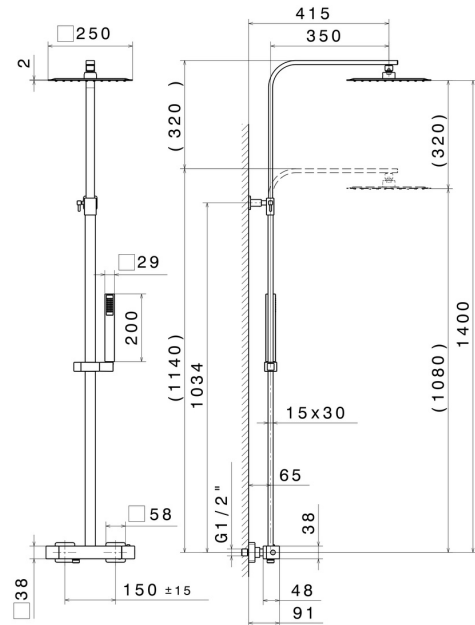

**61158.21.018**

Telescopic shower column with exposed thermostatic mixer complete of diverter, stainless steel head shower and ABS single-jet hand shower set. SQUARE - finish Chrome

Chrome

**FEATURES**

- |               |                          |
|---------------|--------------------------|
| Material      | <b>Brass</b>             |
| Technology    | <b>Save Water</b>        |
| Installation  | <b>Wall mounted</b>      |
| Control type  | <b>Single lever</b>      |
| Diverter type | <b>Mechanic diverter</b> |
| Water mixing  | <b>Thermostatic</b>      |

**TECHNICAL DRAWING**

**61158.21.018**

Telescopic shower column with exposed thermostatic mixer complete of diverter, stainless steel head shower and ABS single-jet hand shower set. SQUARE - finish Chrome