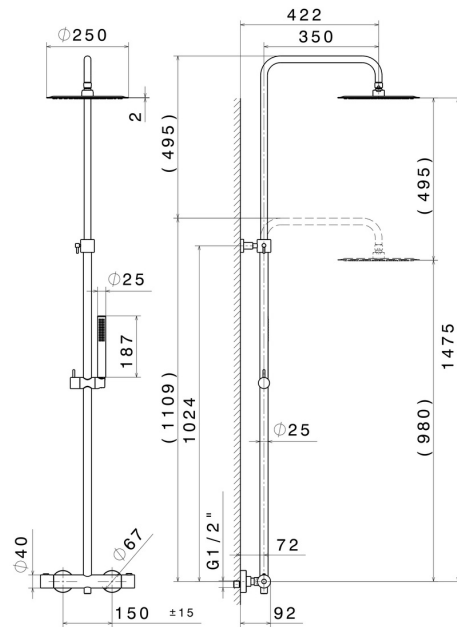

**61157.01.093**

Telescopic shower column with exposed thermostatic mixer complete of diverter, stainless steel head shower and brass single-jet hand shower set. ROUND - finish Matt Black

**FEATURES**

- |               |                          |
|---------------|--------------------------|
| Material      | <b>Brass</b>             |
| Technology    | <b>Save Water</b>        |
| Installation  | <b>Wall mounted</b>      |
| Control type  | <b>Single lever</b>      |
| Diverter type | <b>Mechanic diverter</b> |
| Water mixing  | <b>Thermostatic</b>      |

**TECHNICAL DRAWING**

**61157.01.093**

Telescopic shower column with exposed thermostatic mixer complete of diverter, stainless steel head shower and brass single-jet hand shower set. ROUND - finish Matt Black