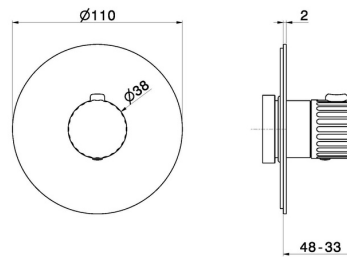

TECHNICAL DRAWING

AR Preview
try it in your home

More Details
on our [website](#)