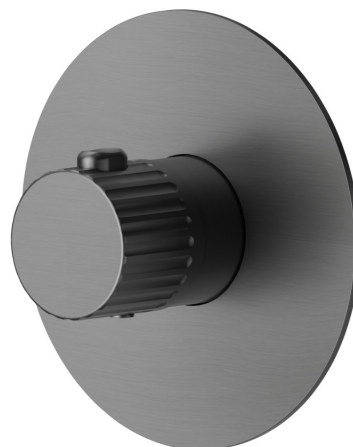

73434ex.59.064

Thermostatic concealed mixer - finish PVD Brushed Gun Metal

To combine with a 3 ways out concealed diverter with stop.

PVD Brushed Gun Metal

FEATURES

Material	Stainless Steel
Installation	Wall concealed part
Control type	Single lever
Outlets	1 Way Out
Water mixing	Thermostatic
Required for installation	<u>27890.00.000</u>

TECHNICAL DRAWING

73434ex.59.064

Thermostatic concealed mixer - finish PVD Brushed Gun Metal

AVAILABLE FINISHES

59.064

PVD Brushed Gun Metal

50.050

finish Stainless Steel

59.067

finish PVD Brushed Copper Bronze

59.098

finish PVD Brushed Pale Gold