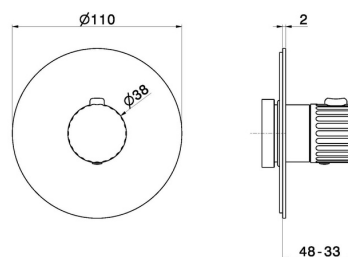

73434ex.59.064

Thermostatic concealed mixer - finish PVD Brushed Gun Metal

To combine with a 3 ways out concealed diverter with stop.

PVD Brushed Gun Metal

FEATURES

Material	Stainless Steel
Installation	Wall concealed part
Control type	Single lever
Outlets	1 Way Out
Water mixing	Thermostatic
Required for installation	<u>27890.00.000</u>

TECHNICAL DRAWING

73434ex.59.064

Thermostatic concealed mixer - finish PVD Brushed Gun Metal

AVAILABLE FINISHES

59.064

PVD Brushed Gun Metal

50.050

finish Stainless Steel