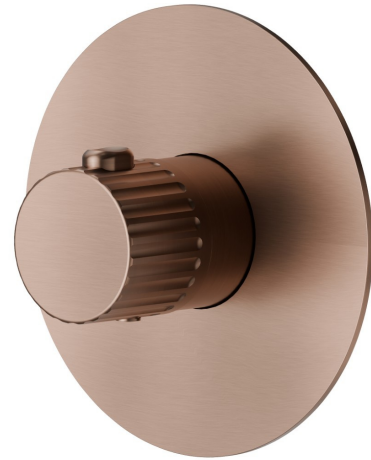

73434ex.59.067

Thermostatic concealed mixer - finish PVD Brushed Copper Bronze

To combine with a 3 ways out concealed diverter with stop.

PVD Brushed Copper Bronze

FEATURES

Material	Stainless Steel
Installation	Wall concealed part
Control type	Single lever
Outlets	1 Way Out
Water mixing	Thermostatic
Required for installation	<u>27890.00.000</u>

TECHNICAL DRAWING

73434ex.59.067

Thermostatic concealed mixer - finish PVD Brushed Copper Bronze

AVAILABLE FINISHES

59.067

PVD Brushed Copper Bronze

50.050

finish Stainless Steel

59.064

finish PVD Brushed Gun Metal

59.098

finish PVD Brushed Pale Gold