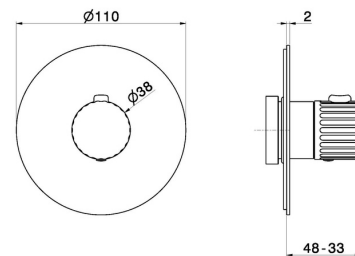

73434ex.59.067

Thermostatic concealed mixer - finish PVD Brushed Copper Bronze

To combine with a 3 ways out concealed diverter with stop.

PVD Brushed Copper Bronze

FEATURES

Material	Stainless Steel
Installation	Wall concealed part
Control type	Single lever
Outlets	1 Way Out
Water mixing	Thermostatic
Required for installation	<u>27890.00.000</u>

TECHNICAL DRAWING

73434ex.59.067

Thermostatic concealed mixer - finish PVD Brushed Copper Bronze

AVAILABLE FINISHES

59.067

PVD Brushed Copper Bronze

50.050

finish Stainless Steel