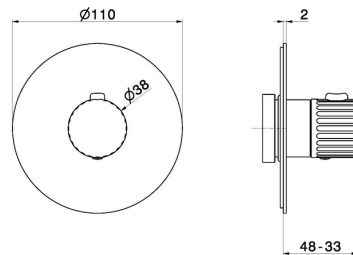

TECHNICAL DRAWING

AR Preview
try it in your home

More Details
on our [website](#)