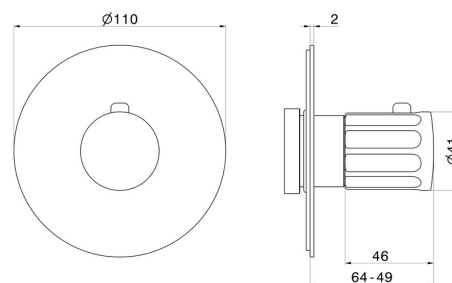

69891E.01.014

Thermostatic concealed mixer, to combine with a 3 ways out concealed diverter with stop. External part - finish Matt White

FEATURES

Material	Brass
Installation	Wall concealed part
Control type	Single lever
Outlets	1 Way Out
Water mixing	Mechanical
Required for installation	<u>27890.00.000</u>

TECHNICAL DRAWING

69891E.01.014

Thermostatic concealed mixer, to combine with a 3 ways out concealed diverter with stop.
External part - finish Matt White

AVAILABLE FINISHES

01.014

Matt White

01.093

finish Matt Black