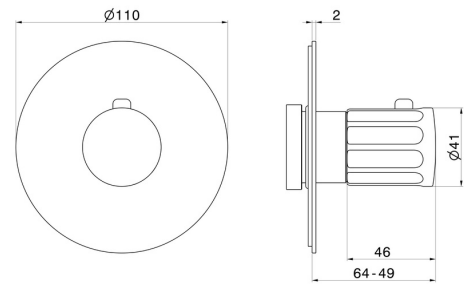

69891E.21.018

Thermostatic concealed mixer, to combine with a 3 ways out concealed diverter with stop. External part - finish Chrome

FEATURES

| | |
|---------------------------|----------------------------|
| Material | Brass |
| Installation | Wall concealed part |
| Control type | Single lever |
| Outlets | 1 Way Out |
| Water mixing | Mechanical |
| Required for installation | <u>27890.00.000</u> |

TECHNICAL DRAWING

69891E.21.018

Thermostatic concealed mixer, to combine with a 3 ways out concealed diverter with stop.
External part - finish Chrome

AVAILABLE FINISHES

21.018
Chrome

01.014
finish Matt White