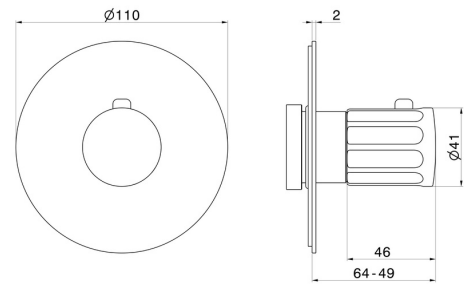

69891E.59.064

Thermostatic concealed mixer, to combine with a 3 ways out concealed diverter with stop. External part - finish PVD Brushed Gun Metal

FEATURES

Material	Brass
Installation	Wall concealed part
Control type	Single lever
Outlets	1 Way Out
Water mixing	Mechanical
Required for installation	<u>27890.00.000</u>

TECHNICAL DRAWING

69891E.59.064

Thermostatic concealed mixer, to combine with a 3 ways out concealed diverter with stop.
External part - finish PVD Brushed Gun Metal

AVAILABLE FINISHES

59.064

PVD Brushed Gun Metal