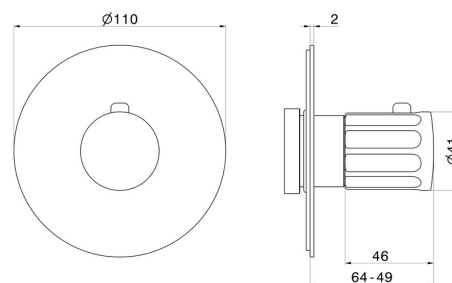

69891E.59.067

Thermostatic concealed mixer, to combine with a 3 ways out concealed diverter with stop. External part - finish PVD Brushed Copper Bronze

FEATURES

Material	Brass
Installation	Wall concealed part
Control type	Single lever
Outlets	1 Way Out
Water mixing	Mechanical
Required for installation	<u>27890.00.000</u>

TECHNICAL DRAWING

69891E.59.067

Thermostatic concealed mixer, to combine with a 3 ways out concealed diverter with stop.
External part - finish PVD Brushed Copper Bronze

AVAILABLE FINISHES

59.067

PVD Brushed Copper Bronze