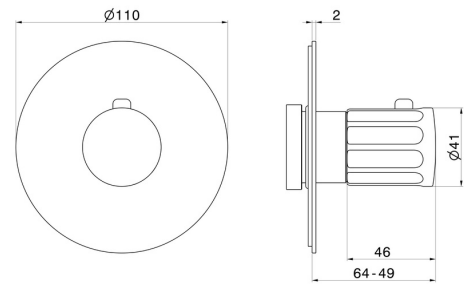

69891E.59.098

Thermostatic concealed mixer, to combine with a 3 ways out concealed diverter with stop. External part - finish PVD Brushed Pale Gold

FEATURES

| | |
|---------------------------|----------------------------|
| Material | Brass |
| Installation | Wall concealed part |
| Control type | Single lever |
| Outlets | 1 Way Out |
| Water mixing | Mechanical |
| Required for installation | <u>27890.00.000</u> |

TECHNICAL DRAWING

69891E.59.098

Thermostatic concealed mixer, to combine with a 3 ways out concealed diverter with stop.
External part - finish PVD Brushed Pale Gold

AVAILABLE FINISHES

59.098

PVD Brushed Pale Gold