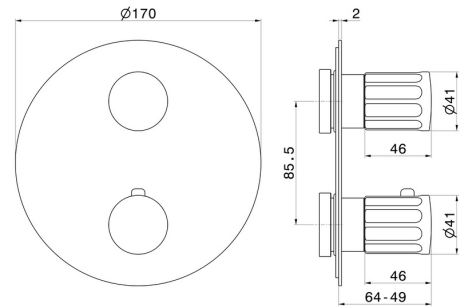

## 69892E.59.064

Thermostatic concealed mixer, to combine with a 3 ways out concealed diverter with stop. External part - finish PVD Brushed Gun Metal

PVD Brushed Gun Metal

### TECHNICAL DRAWING

**69892E.59.064**

Thermostatic concealed mixer, to combine with a 3 ways out concealed diverter with stop.  
External part - finish PVD Brushed Gun Metal

**AVAILABLE FINISHES**

---

**59.064**