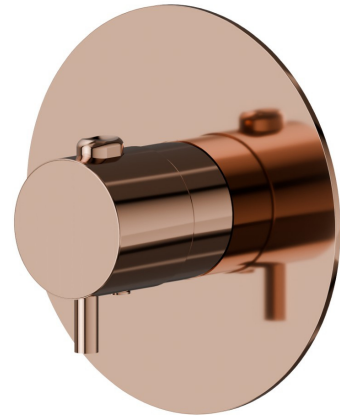

67607E.58.061

Thermostatic concealed mixer, to combine with a stop valve -
finish PVD Copper Bronze

FEATURES

Material	Brass
Installation	Wall concealed part
Outlets	1 Way Out
Water mixing	Thermostatic
Required for installation	<u>27890.00.000</u>

TECHNICAL DRAWING

 **AR Preview**
try it in your home

More Details
on our [website](#)

67607E.58.061

Thermostatic concealed mixer, to combine with a stop valve - finish PVD Copper Bronze

AVAILABLE FINISHES

58.061

PVD Copper Bronze

01.014

finish Matt White

01.093

finish Matt Black

21.018

finish Chrome