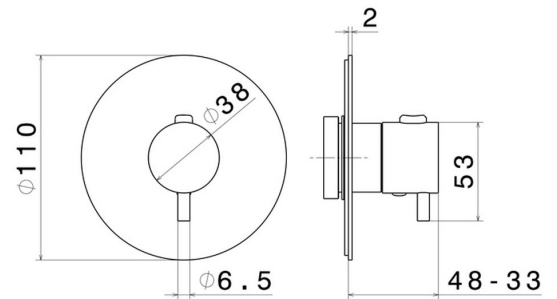

TECHNICAL DRAWING

AR Preview
try it in your home

More Details
on our [website](#)