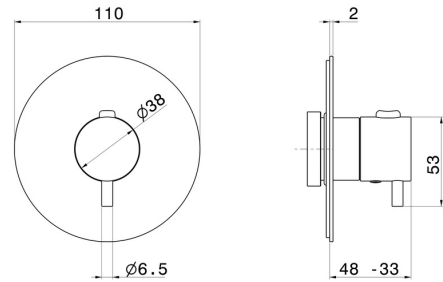

TECHNICAL DRAWING