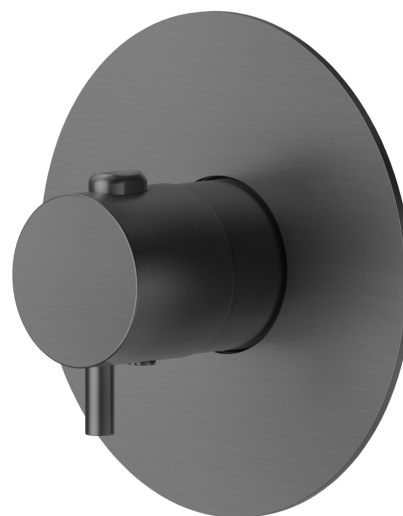

67670EX.59.064

Thermostatic concealed mixer, to combine with a stop valve -
finish PVD Brushed Gun Metal

PVD Brushed Gun Metal

FEATURES

Material	Stainless Steel
Installation	Wall concealed part
Outlets	1 Way Out
Required for installation	<u>27890.00.000</u>

TECHNICAL DRAWING

67670EX.59.064

Thermostatic concealed mixer, to combine with a stop valve - finish PVD Brushed Gun Metal

AVAILABLE FINISHES

59.064

PVD Brushed Gun Metal

50.050

finish Stainless Steel

59.067

finish PVD Brushed Copper Bronze

59.097

finish PVD Brushed Gold

59.098

finish PVD Brushed Pale Gold