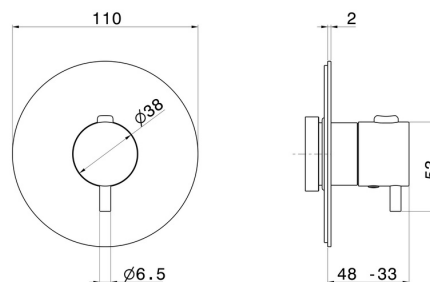

67670EX.59.064

Thermostatic concealed mixer, to combine with a stop valve -
finish PVD Brushed Gun Metal

PVD Brushed Gun Metal

FEATURES

Material	Stainless Steel
Installation	Wall concealed part
Outlets	1 Way Out
Required for installation	<u>27890.00.000</u>

TECHNICAL DRAWING

67670EX.59.064

Thermostatic concealed mixer, to combine with a stop valve - finish PVD Brushed Gun Metal

AVAILABLE FINISHES

59.064

PVD Brushed Gun Metal

50.050

finish Stainless Steel