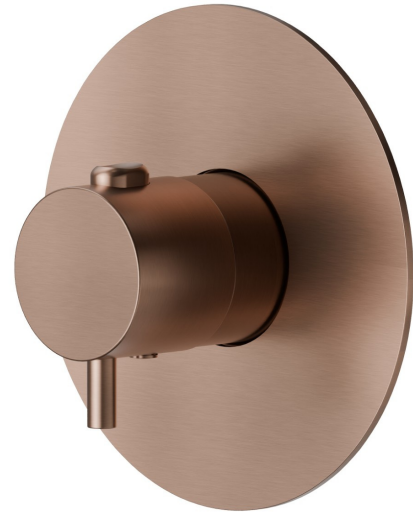

67670EX.59.067

Thermostatic concealed mixer, to combine with a stop valve -
finish PVD Brushed Copper Bronze

PVD Brushed Copper Bronze

FEATURES

Material	Stainless Steel
Installation	Wall concealed part
Outlets	1 Way Out
Required for installation	<u>27890.00.000</u>

TECHNICAL DRAWING

67670EX.59.067

Thermostatic concealed mixer, to combine with a stop valve - finish PVD Brushed Copper Bronze

AVAILABLE FINISHES

 **59.067**
PVD Brushed Copper Bronze

 **50.050**
finish Stainless Steel

 **59.064**
finish PVD Brushed Gun Metal

 **59.097**
finish PVD Brushed Gold

 **59.098**
finish PVD Brushed Pale Gold