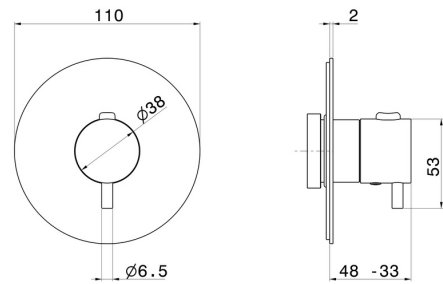

67670EX.59.067

Thermostatic concealed mixer, to combine with a stop valve -
finish PVD Brushed Copper Bronze

PVD Brushed Copper Bronze

FEATURES

Material	Stainless Steel
Installation	Wall concealed part
Outlets	1 Way Out
Required for installation	<u>27890.00.000</u>

TECHNICAL DRAWING

67670EX.59.067

Thermostatic concealed mixer, to combine with a stop valve - finish PVD Brushed Copper Bronze

AVAILABLE FINISHES

 **59.067**
PVD Brushed Copper Bronze

 **50.050**
finish Stainless Steel